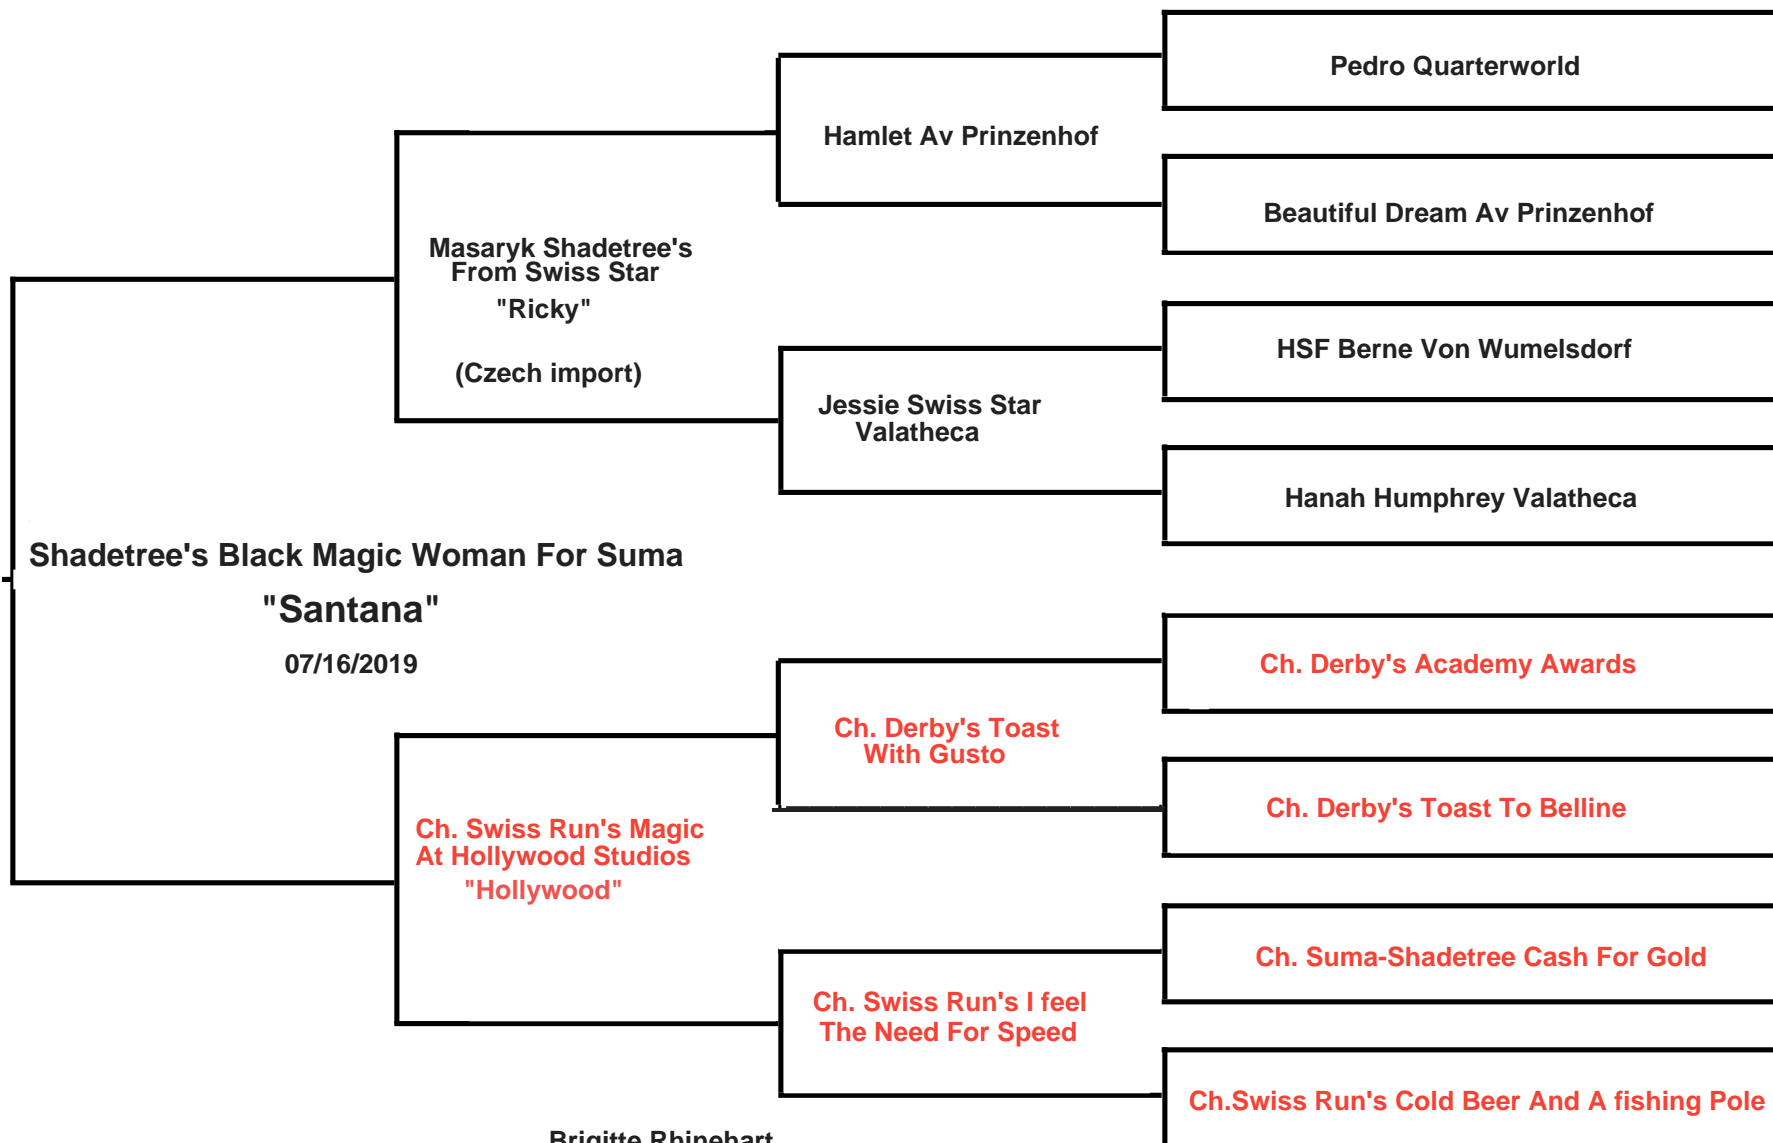

Brush Creek Swissys

Pedigree for SHADETREE'S BLACK MAGIC WOMAN FOR SUMA

Brigitte Rhinehart
 Brush Creek Farm
 16398 Highway C
 Phillipsburg, MO 65722
 swissys@brushcreekfarm.com
 https://brushcreekfarm.com